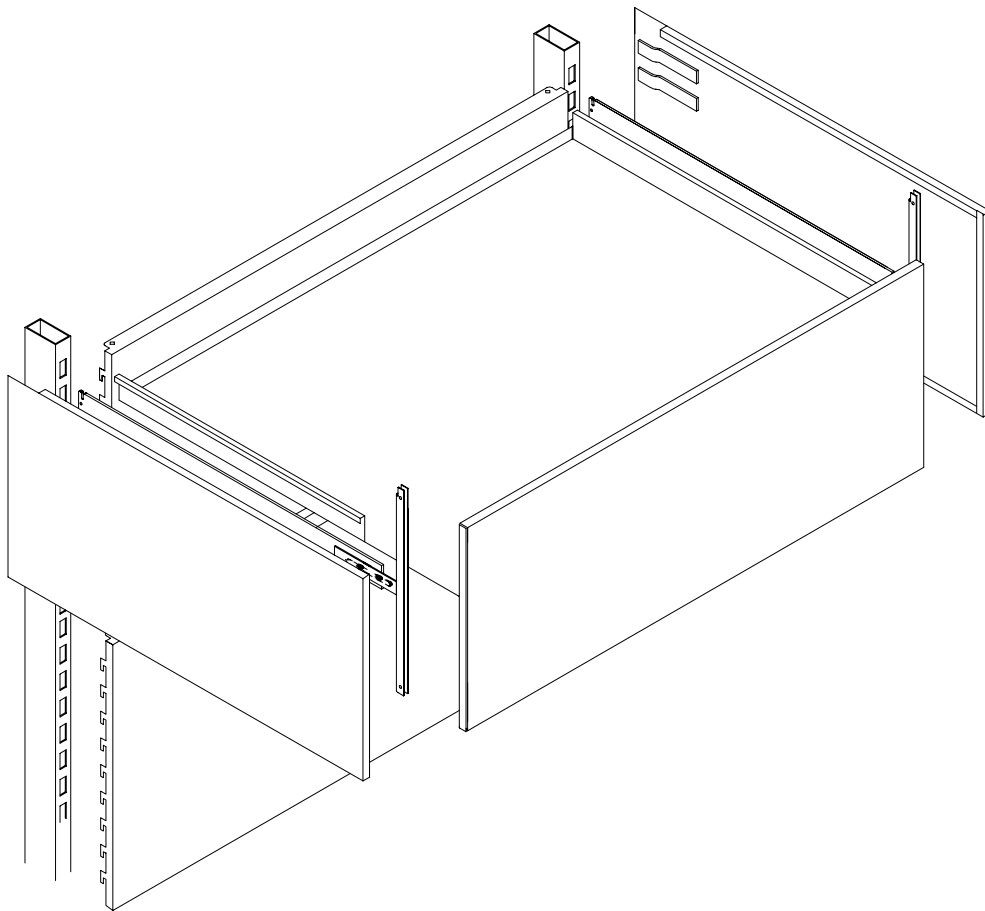

July 1999

ILLUSTRATION

Example of how to use a HD-canopy