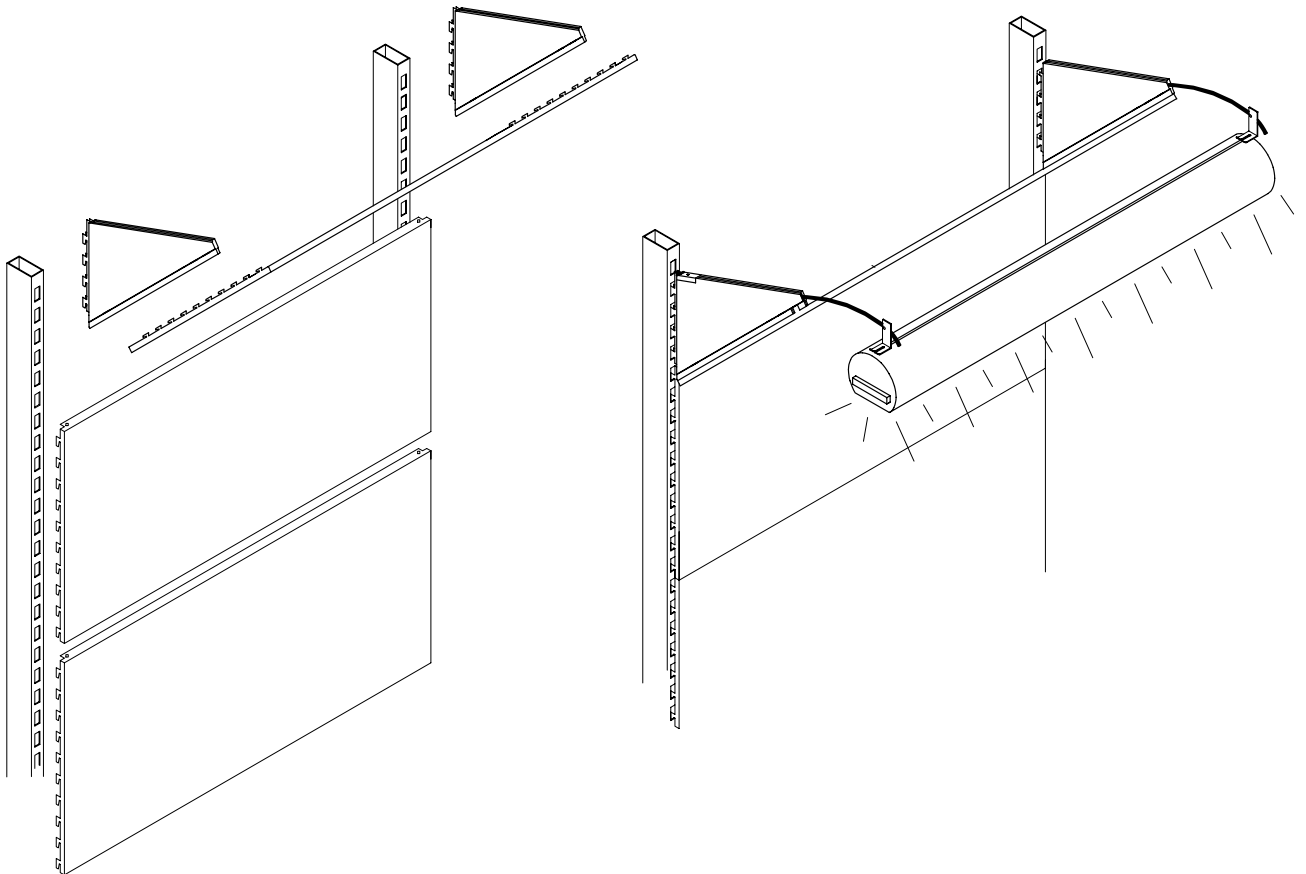

July 1999

ILLUSTRATION

Example of how to use an 45° Topline or Shop-Line canopy

July 1999

Dim.

Item no.

	<p>Sloping canopy holder 45°</p> <p>Back panel not fixable behind this canopy holder</p>	<p>X 45</p>	<p>63003</p>
	<p>Sloping canopy holder 45° for light</p> <p>Back panel not fixable behind this canopy holder</p>	<p>X 45</p>	<p>63001</p>
	<p>Light fitting clamp for sloping canopy</p>		<p>63002</p>
	<p>Back panel</p>	<p>X x Z 60 x 45 90 x 45</p>	<p>23071 23091</p>

July 1999

Dim.

Item no.

	<p>Back panel 45° internal corner for sloping canopy holder</p> <p>To be used with 45° sloping canopy holder</p>	<p>Z 45</p>	<p>63006</p>
	<p>Back panel R90 internal corner for sloping canopy holder</p> <p>To be used with 45° sloping canopy holder</p>	<p>Z 1/8 x 45</p>	<p>63007</p>
	<p>Back panel 90° internal corner for 45° sloping canopy holder, set</p>	<p>Z 45</p>	<p>63008</p>
	<p>Back panel 90° external corner for 45° sloping canopy holder</p>	<p>Z 45</p>	<p>63004</p>