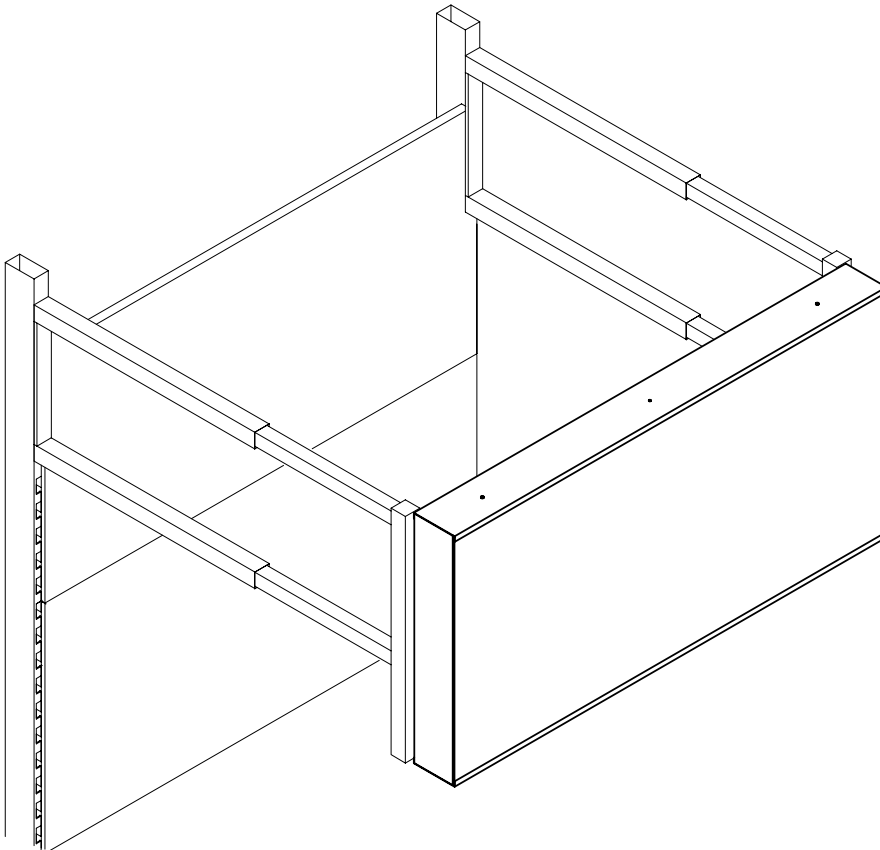

July 1999

ILLUSTRATION

Example of how to use a parabolic canopy

July 1999

		Dim.	Item no.
	<p>Parabolic canopy type 2 (protected design)</p> <p>for 2 pcs. 15W or 18W fluorescent tubes</p> <p>Fluorescent tubes to be ordered separately</p>	<p>X x Z</p> <p>60 x 59 90 x 59</p>	<p>61000 61001</p>
	<p>Transparencies or pictograms for parabolic canopy type 2 item no. 61000 and 61001)</p> <p>Contact sales dept. for further information</p>	<p>X x Z</p> <p>60 x 50,5-51 90 x 50,5-51</p>	<p>Special</p>
	<p>Parabolic canopy type 2 (protected design)</p> <p>for 2 pcs. 15W or 18W fluorescent tubes</p> <p>Fluorescent tubes to be ordered separately</p>	<p>X x Z</p> <p>60 x 50 90 x 50</p>	<p>61030 61031</p>
	<p>Transparencies or pictograms for parabolic canopy type 2 (Item no.61030 and 61031)</p> <p>Contact sales dept.for further information</p>	<p>X x Z</p> <p>60 x 41,5-42 90 x 41,5-42</p>	<p>special</p>

July 1999

ILLUSTRATION

Example of how to use a luminous band

July 1999

Dim.

Item no.

		Dim.	Item no.
	<p>Luminous band / fascia vertical with acrylic</p> <p>Excl. 2 pcs. 15W tubes excl. 3 pcs. 15W tubes</p> <p>Fluorescent tubes to be ordered separately</p>	<p>X x Z</p> <p>60 x 47 90 x 47</p>	<p>61120 61121</p>
	<p>End for luminous band / fascia vertical with magnet</p> <p>(universal)</p>	<p>X x Z</p> <p>9 x 47</p>	<p>61125</p>
	<p>Luminous band infill vertical</p>	<p>Z</p> <p>47</p>	<p>61115</p>
	<p>Adjustable canopy holder</p> <p>Z : 44,5 cm</p>	<p>Y</p> <p>60 - 110</p>	<p>3680</p>