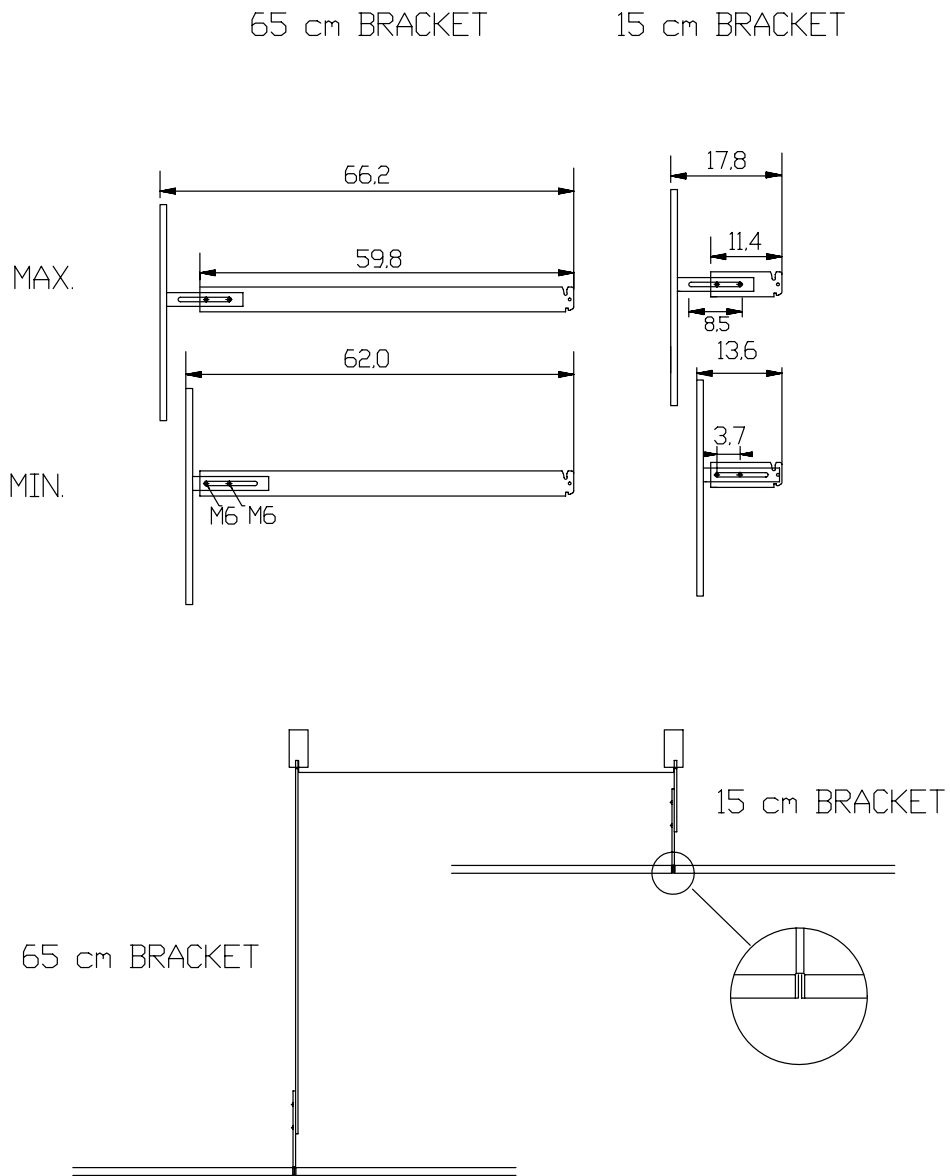

July 1999

Dim.

Item no.

		Dim.	Item no.
	HD-Canopy corner fitting	Z 35	65767

July 1999

Dim.

Item no.

		Dim.	Item no.
	<p>HD-Canopy external corner 135°</p> <p>To be used with 15 cm canopy bracket</p>	<p>X x Z</p> <p>20 x 35</p>	<p>65769</p>
	<p>HD-Canopy internal corner 135°</p>	<p>Z</p> <p>35</p>	<p>65770</p>

July 1999

Principle and measures for canopy bracket

July 1999

Dim.

Item no.

	<p>Canopy bracket</p>	<p>X x Z 15 x 4 65 x 4</p>	<p>65874 65875</p>
	<p>Canopy bracket reinforced adjustable</p>	<p>X x Z 65 x 4</p>	<p>65877</p>
	<p>Canopy nose to be fitted</p>	<p>X 35</p>	<p>65878</p>
	<p>Z-profile to be fitted – only to be used for timber canopy - set</p>	<p>X 25</p>	<p>10760</p>

July 1999

		Dim.	Item no.
	<p>Canopy shelf</p>	<p>X x Y 60 x 60 90 x 60</p>	<p>65880 65881</p>
	<p>Canopy shelf adjustable</p>	<p>X x Y 70-120 x 60</p>	<p>65882</p>
	<p>Canopy shelf R90 internal corner</p>	<p>Y 1/8 x 60</p>	<p>65884</p>
	<p>Canopy shelf 45° internal corner</p>	<p>Y 60</p>	<p>65883</p>

July 1999

ILLUSTRATION

Example of 30° Topline canopy

		Dim.	Item no.
	<p>Canopy bracket 30°</p>	<p>X x Z 38 x 45</p>	<p>63010</p>
	<p>Canopy end trim for 30° bracket</p>	<p>X x Z RH 55 x 45 LH 55 x 45</p>	<p>63031 63032</p>
	<p>Canopy fascia internal 30°</p>	<p>45°</p>	<p>63512</p>
	<p>Canopy fascia external 30°</p>	<p>90°</p>	<p>63514</p>