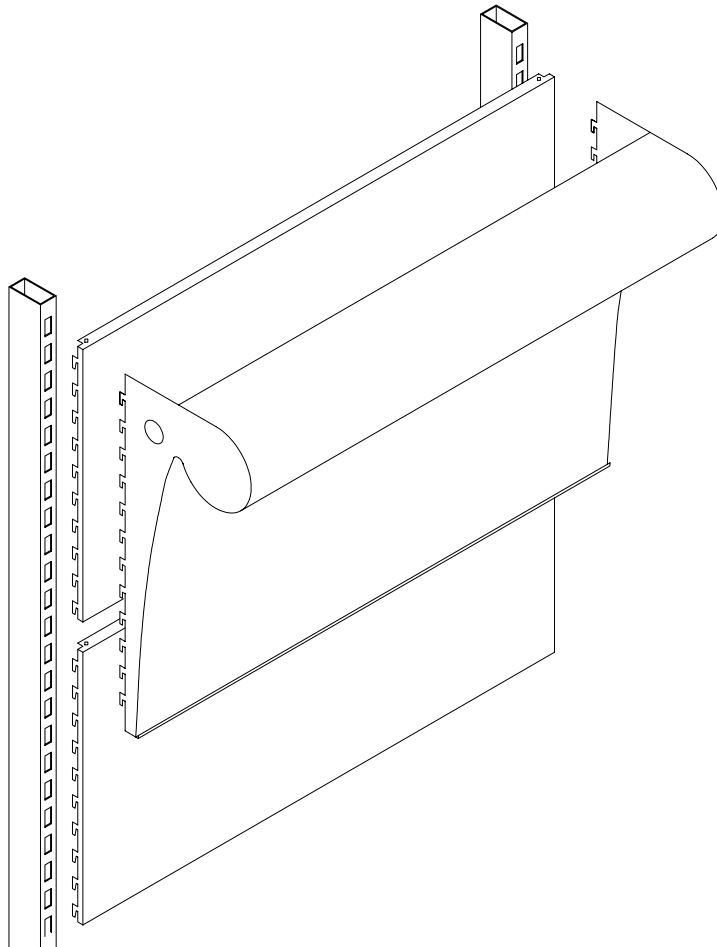

July 1999

ILLUSTRATION

Example of how to use a parabolic canopy